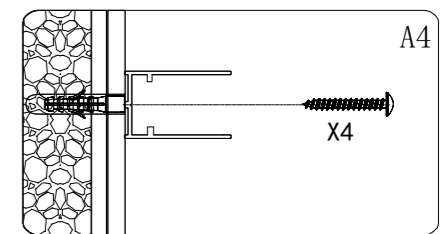

CURE BLACK

montážní návod / installation instruction

CB70, CB80, CB90, CB100, CB110

CB120, CB140

CB350

CB350

EN14428
Glass shower enclosure
cleaning efficiency: conforming
impact resistance: conforming
operating life: conforming

Skleněné sprchové zástěny
schopnost: vyhovuje
odolnost proti nárazu: vyhovuje
životnost: vyhovuje

GELCO s.r.o., Makovského 1341, 163 000 Praha 6

1

2