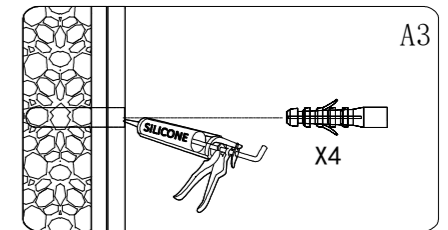

CURE BLACK

montážní návod / installation instruction

CB70, CB80, CB90, CB100, CB110

CB120, CB140

CB350

CB350

EN14428
Glass shower enclosure
cleaning efficiency: conforming
impact resistance: conforming
operating life: conforming

Skleněné sprchové zástěny
schopnost: vyhovuje
odolnost proti nárazu: vyhovuje
životnost: vyhovuje

GELCO s.r.o., Makovského 1341, 163 000 Praha 6

1

2