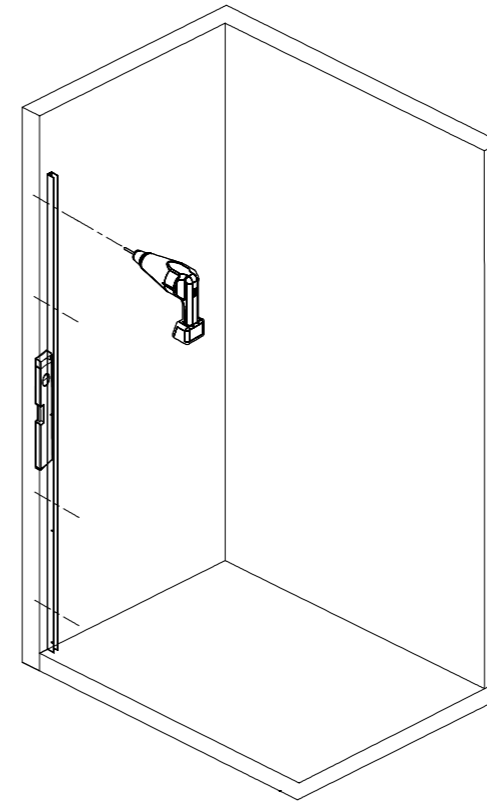

CURE BLACK

montážní návod / installation instruction

CB70, CB80, CB90, CB100, CB110

CB120, CB140

CB350

CB350

EN14428
Glass shower enclosure
cleaning efficiency: conforming
impact resistance: conforming
operating life: conforming

Skleněné sprchové zástěny
schopnost: vyhovuje
odolnost proti nárazu: vyhovuje
životnost: vyhovuje

GELCO s.r.o., Makovského 1341, 163 000 Praha 6

1

2